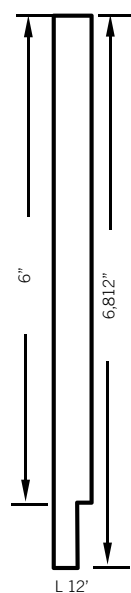

Contents

- 3 | Prestige
- 4 | Laurentian
- 5 | Classic
- 6 | Provincial
- 7 | Stratford Vertical Siding & Soffit
- 8 | Hampton & Woodbury Shakes
- 9 | Trim Board
- 10 | KWP Colors and Facts

Prestige
Double 5" Dutchlap

Emphasize the character of your home in vivid color.

Profile Specification

Laurentian
8 1/2" BEVEL

Illuminate your surroundings with an ageless look.

Profile Specification

Classic
6" BEVEL

Create a vintage look for your home in living color.

Profile Specification

Provincial
DOUBLE 5" VERTICAL

A unique vertical style in an array of colors.

Profile Specification

Stratford Vertical Siding & Soffit

Stratford's primary application is as a soffit panel, however, it can also be used as siding and can be installed horizontally, vertically or diagonally.

Length per piece 12' (144")

Mitered 1 Piece Wood Corner

Add an outside corner post for more architectural details.

Length per piece 10' (120")

Available in various thicknesses and widths.
Please contact your local KWP representative for full availability.