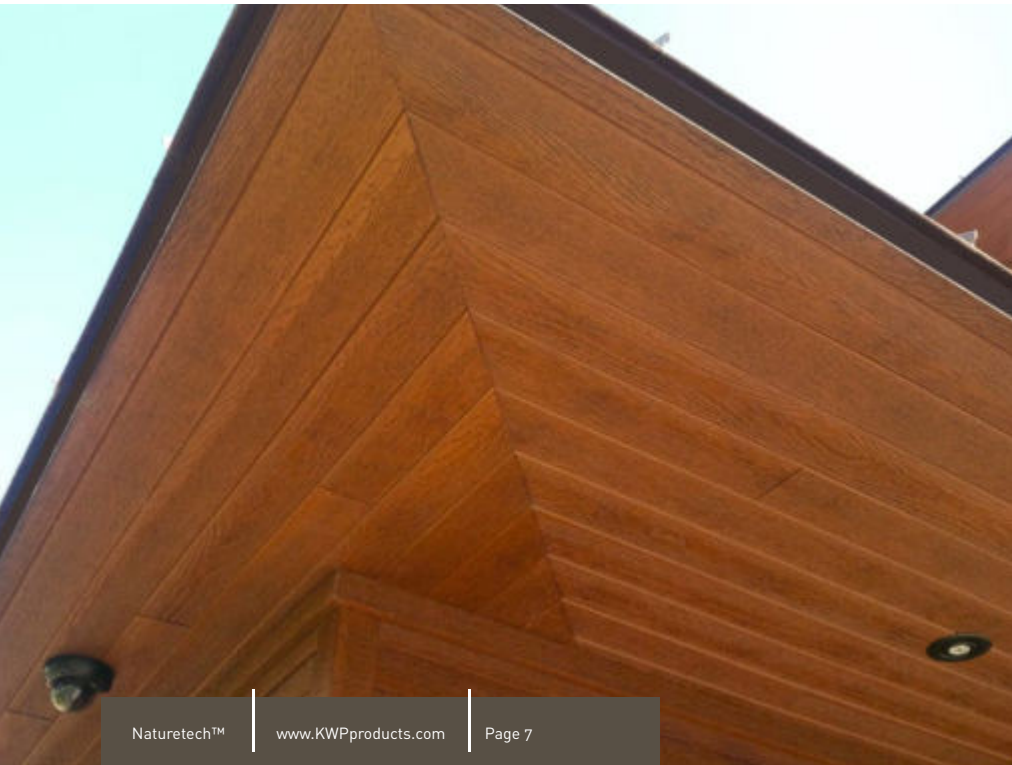

Profile Specification