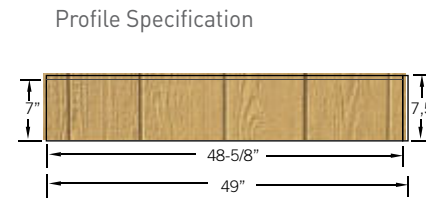

Hampton Shakes