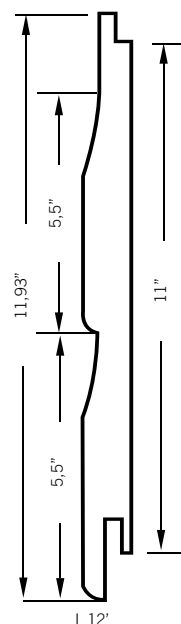

Emphasize the character of your home in vivid color.

Profile Specification

Laurentian
8 1/2" BEVEL

Illuminate your surroundings with an ageless look.

Profile Specification

Classic
6" BEVEL

Create a vintage look for your home in living color.

Length per piece 12' (144")

Mitered 1 Piece Wood Corner

Add an outside corner post for more architectural details.

Length per piece 10' (120")

Available in various thicknesses and widths.
Please contact your local KWP representative for full availability.