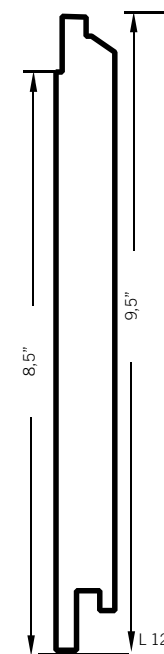

Emphasize the character of your home in vivid color.

Profile Specification

Laurentian
8 1/2" BEVEL

Illuminate your surroundings with an ageless look.

Profile Specification

Classic
6" BEVEL

Create a vintage look for your home in living color.

Length per piece 12' (144")

Mitered 1 Piece Wood Corner

Add an outside corner post for more architectural details.

Length per piece 10' (120")

Available in various thicknesses and widths.
Please contact your local KWP representative for full availability.