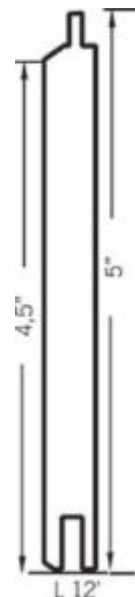

Profile Specification