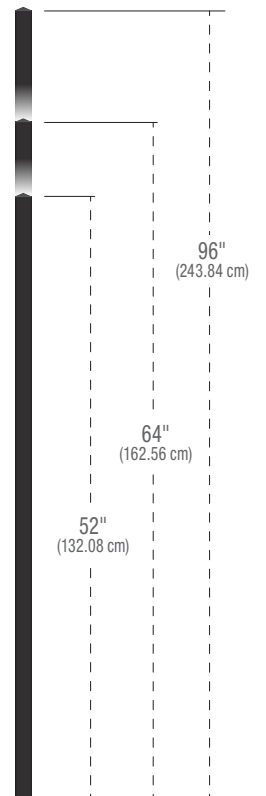

POST HEIGHT