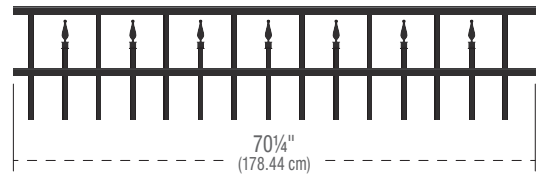

- Adds a touch of elegance to any landscape
- Requires basic assembly. Post mounting brackets make for a simple assembly
- Everything consumers need to build one section in one box!

ORNAMENTAL FENCING
Modern Style

ORNAMENTAL FENCING
With Finials

PROGRAM OPTIONS

COLOUR

Black

LENGTH

HEIGHT

POST HEIGHT

3 EASY INSTALLATION OPTIONS