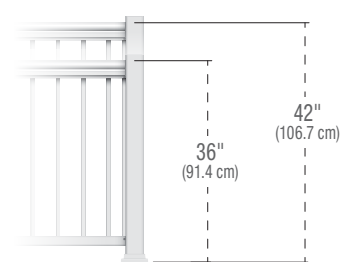

PROGRAM OPTIONS

COLOUR

HEIGHT

LENGTH

POSTS

Scan QR code to view helpful information such as instruction sheets, instructional videos and other technical information.

Visit koolray.ca for gate and other accessory options. Classica Plus only available in white.