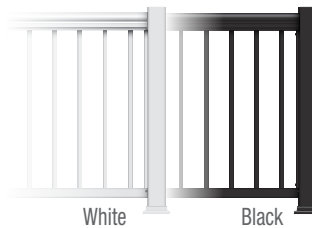

PROGRAM OPTIONS

COLOUR

HEIGHT

LENGTH

POSTS

Scan QR code to view helpful information such as instruction sheets, instructional videos and other technical information.

March
Series

Classica
Series

Attached to post using brackets, this sleek round profile adds a classic and elegant finish to rail design

Similar profile, two different mounting mechanisms

INFILL OPTIONS

Also available in 48"x 59" to meet Quebec's residential swimming pool safety act. Visit koolray.ca for gate and other accessory options. **Program options may vary by handrail series.**