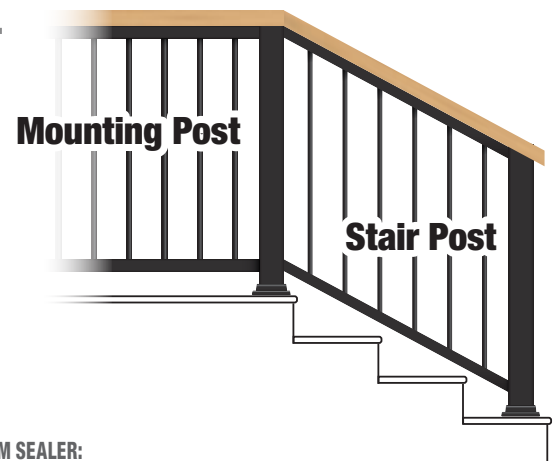

ACCESSORIES

POST

- DUO mounting post height: 34 1/2"
- DUO stair post height: 38"