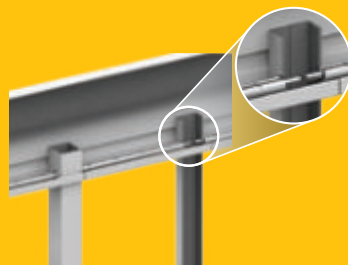

AVAILABLE ALUMINUM ACCESSORIES TO COMPLETE YOUR PROJECT

- Post base cover
- Wall to wall brackets
- Angle brackets (straight or stair sections)
- Gate kit 42" high x 48" wide