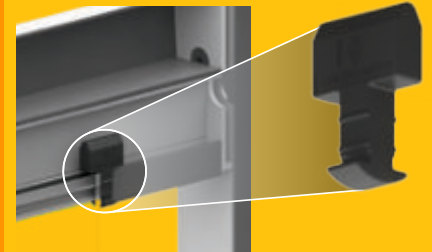

GLASS-KLIP

Patented glass lock helps prevent any accidental glass panel dislodgement