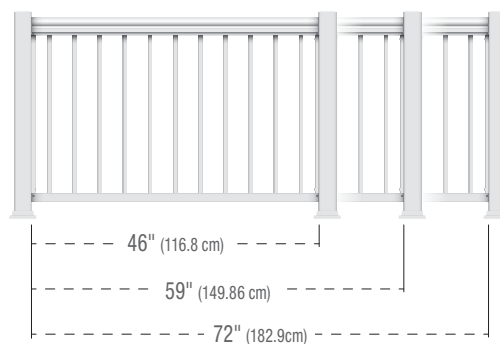

LENGTH

POSTS

Scan QR code to view helpful information such as instruction sheets, instructional videos and other technical information.

March
Series

Classica
Series

Attached to post using brackets, this sleek round profile adds a classic and elegant finish to rail design