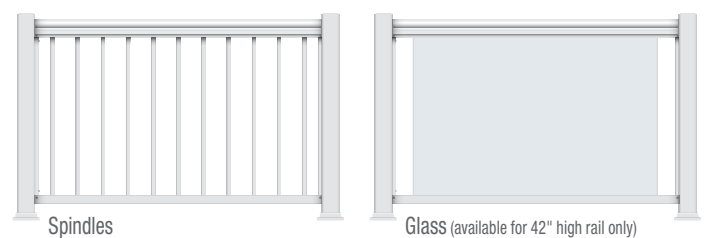

Classica
Series

Attached to post using brackets, this sleek round profile adds a classic and elegant finish to rail design

Similar profile, two different mounting mechanisms

INFILL OPTIONS

Also available in 48"x 59" to meet Quebec's residential swimming pool safety act. Visit koolray.ca for gate and other accessory options. **Program options may vary by handrail series.**