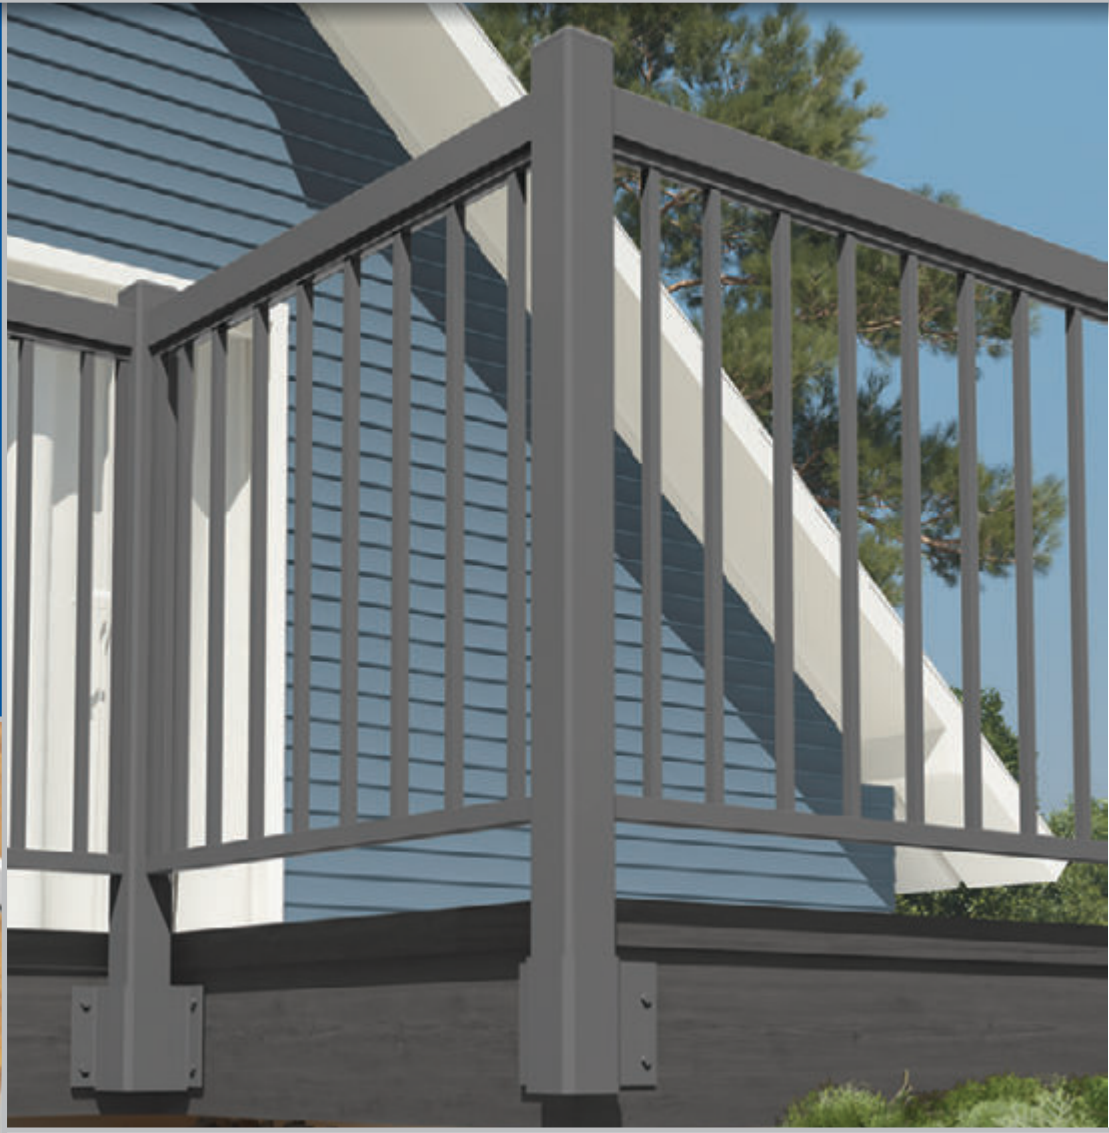

Aluminum FASCIA MOUNT ACCESSORY

FEATURES & BENEFITS

- For 2.5" & 3" posts
- 100% aluminum design
- Increase usable deck space with side mount installation
- The quality of aluminum product and powder coat paint finish provides low maintenance, durability, and easy installation

PROGRAM OPTIONS

FASCIA MOUNT TYPE

2.5" COLOUR

3" COLOUR