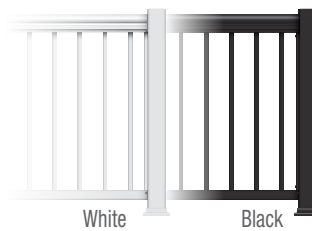

PROGRAM OPTIONS

COLOUR

HEIGHT

LENGTH

POSTS

Scan QR code to view helpful information such as instruction sheets, instructional videos and other technical information.

Visit koolray.ca for gate and other accessory options. Classica Plus only available in white.