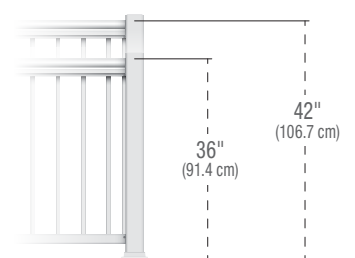

PROGRAM OPTIONS

COLOUR

HEIGHT

LENGTH

POSTS

Scan QR code to view helpful information such as instruction sheets, instructional videos and other technical information.

March
Series

Classica
Series

Attached to post using brackets, this sleek round profile adds a classic and elegant finish to rail design

Similar profile, two different mounting mechanisms

INFILL OPTIONS

Also available in 48"x 59" to meet Quebec's residential swimming pool safety act. Visit koolray.ca for gate and other accessory options. **Program options may vary by handrail series.**