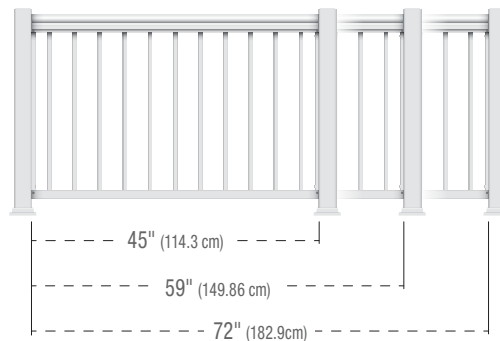

PROGRAM OPTIONS

COLOUR

HEIGHT

LENGTH

POSTS

Scan QR code to view helpful information such as instruction sheets, instructional videos and other technical information.

Visit koolray.ca for gate and other accessory options. Classica Plus only available in white.