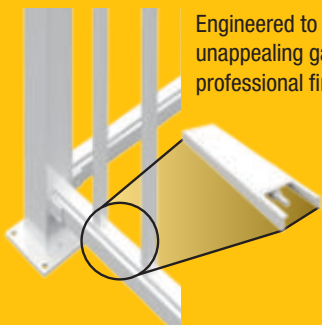

KOOL-KLIP

Patented unique design provides quick installation with no fasteners required

Engineered to conceal unappealing gaps for professional finish

Innovative lock mechanism strongly secures entire system tightly together