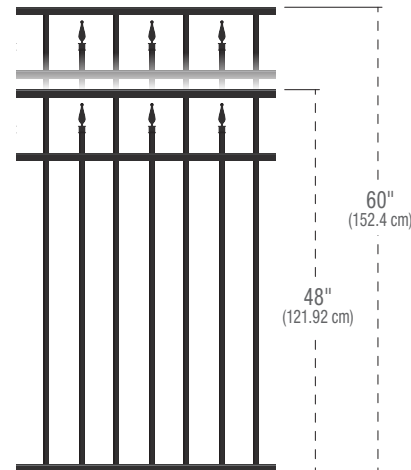

ORNAMENTAL FENCING
With Finials

PROGRAM OPTIONS

COLOUR

Black

LENGTH

HEIGHT

POST HEIGHT

3 EASY INSTALLATION OPTIONS