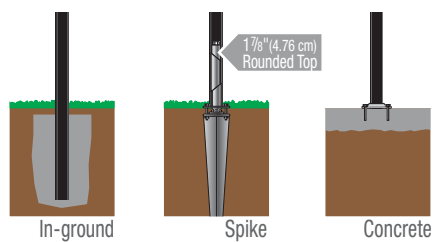

ORNAMENTAL FENCING
With Finials

PROGRAM OPTIONS

COLOUR

Black

LENGTH

HEIGHT

POST HEIGHT

3 EASY INSTALLATION OPTIONS